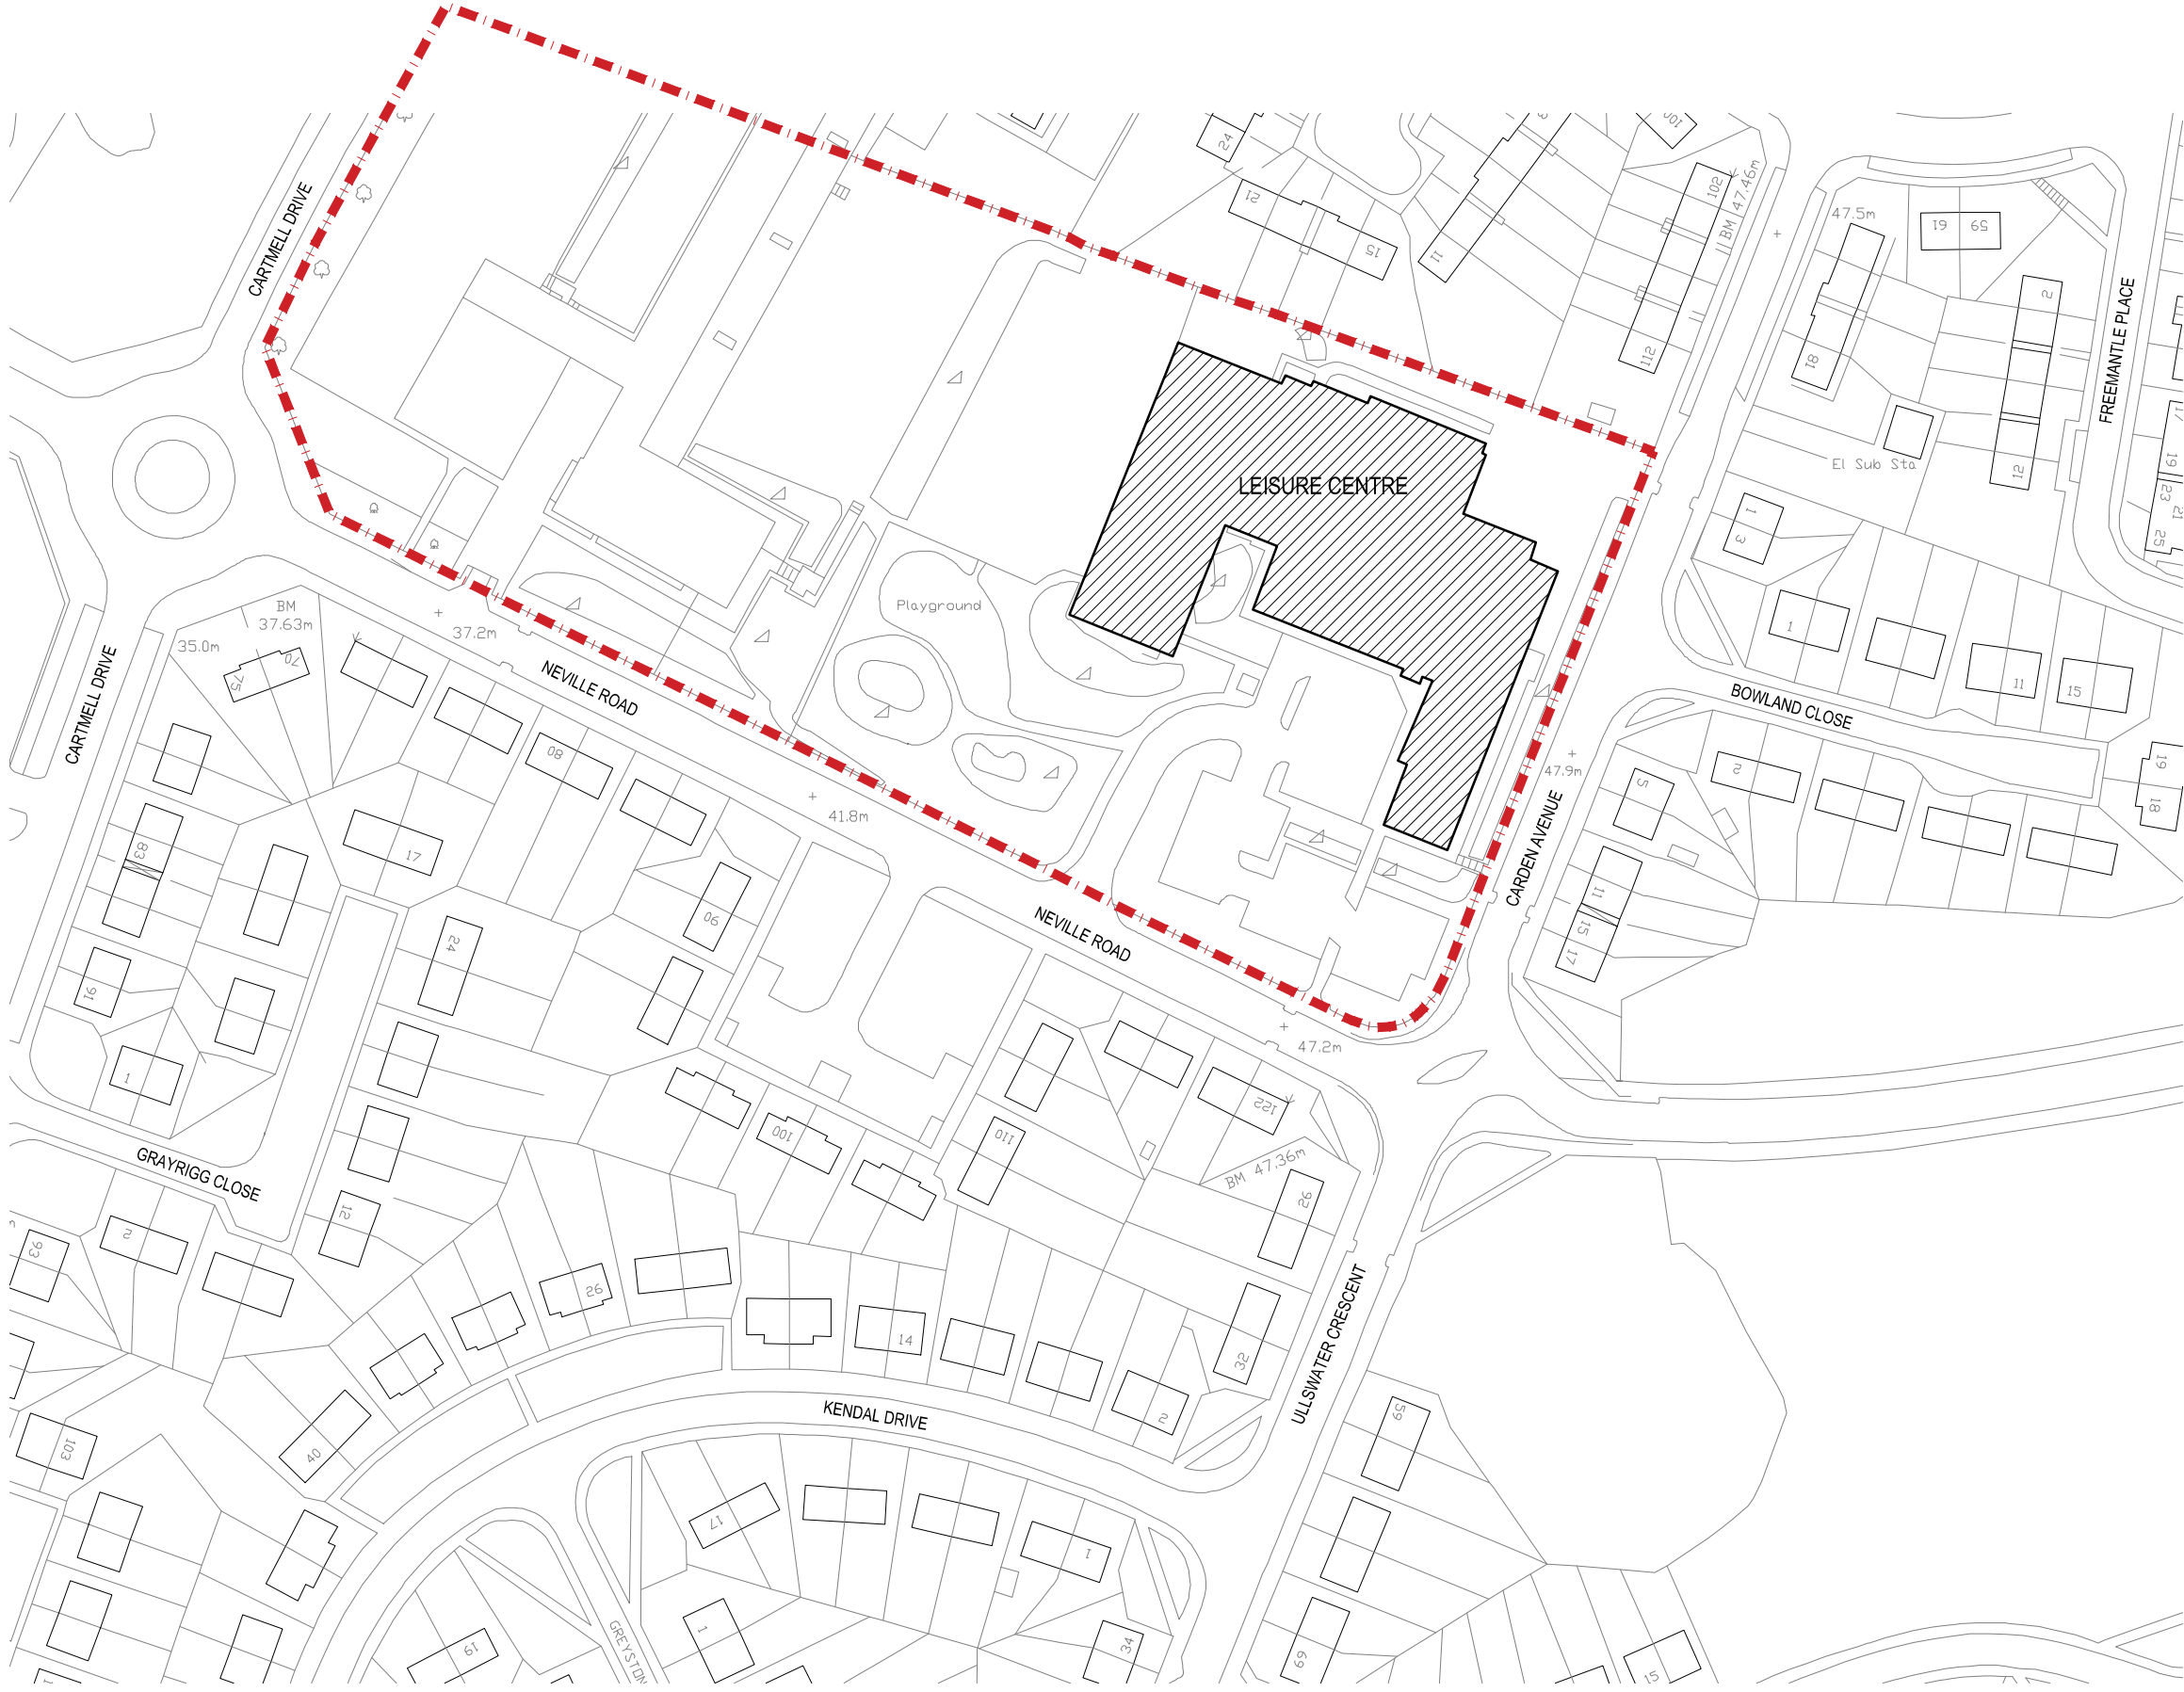

APPENDIX 2 - SITE LOCATION

Revised: Date: Drawn: Checked:

PLANNING ISSUE

Temple Learning Academy

Location Plan

Location:
 EAST LEEDS LEISURE CENTRE
 NEVILLE ROAD
 LS15 0EL

Client:
 ISG

Job No:	Drawing No:	Revision:	Scale:
3783-005	PL01	-	1:1250@A3
Date: 31/07/2015	Drawn: S.Lunn	Checked: S.Lunn	
CAD Ref: P:/3783-005/CAD			